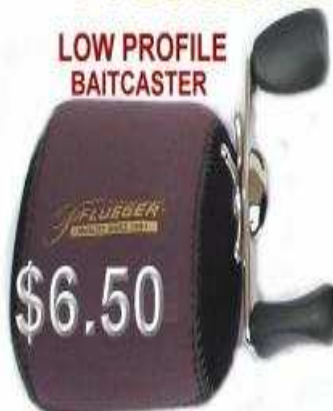

# SHAKESPEARE 6' 6" ROD TUBE

**C3019**

**\$ 34.95**

Heavy duty 600D polyester covered PVC tube with reinforced bottom  
 210D nylon insert with divider  
 Dual zipper- for use with a padlock  
 Sturdy carry handle  
 Name tag insert

## SHAKESPEARE PRIUS

**C0114**

CAPACITY  
 137M/5.5KG  
 1 year  
 warranty

1 BALL BEARING

**\$39.95**

## PFLUEGER BAITCASTER REEL COVERS

LOW PROFILE  
 BAITCASTER

LARGER BAITCASTER

SMALL BAITCASTER

**\$6.50**

**D2015**

**\$6.50**

6000 SIZE

**D2016**

**\$6.50**

5000 SIZE

**D2017**